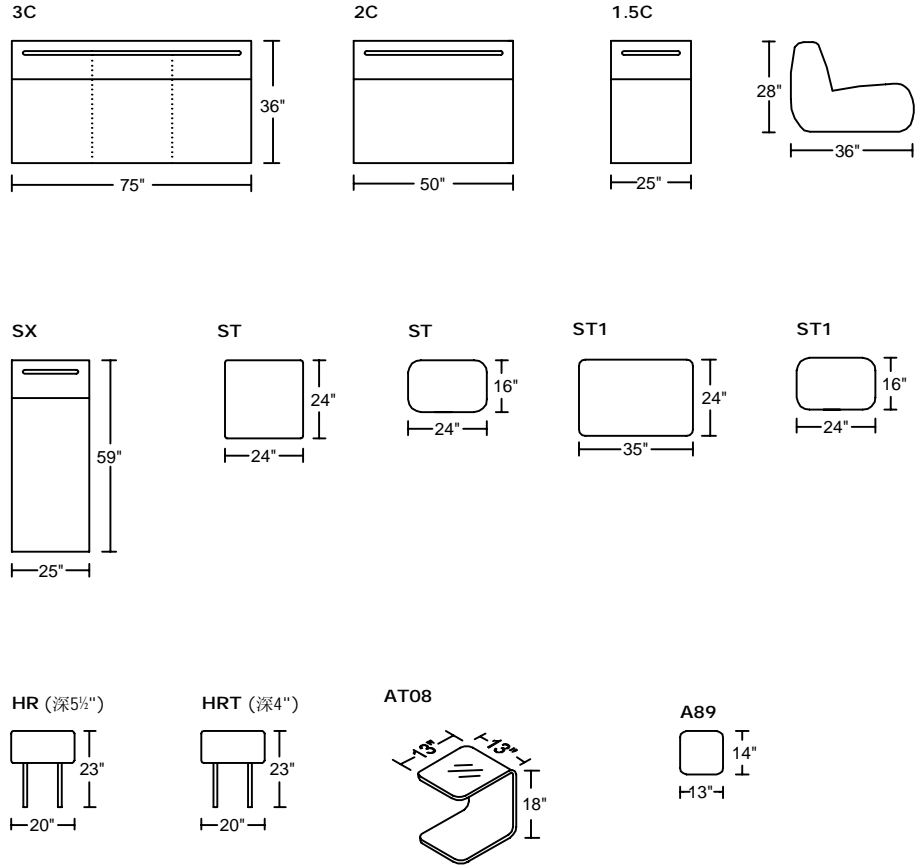

DALLAS 5325
Designed by GIORMANI

備註:建議沙發深減2"(或以上)時用HRT頭枕
 不超指引減坐深, 費用全免

此為簡易圖僅供參考基本資料之用。
 梳化產品屬軟性產品, 請預算每件產品
 規格會有公差為 ± 2 寸之內。
 詳情必須查詢店員。(單位:英寸)
The information is used for reference only.
The actual size of each piece of the product
should be subject to the discrepancies of ± 2 ".
Please check with our salespersons for further details.
 7/4/2015